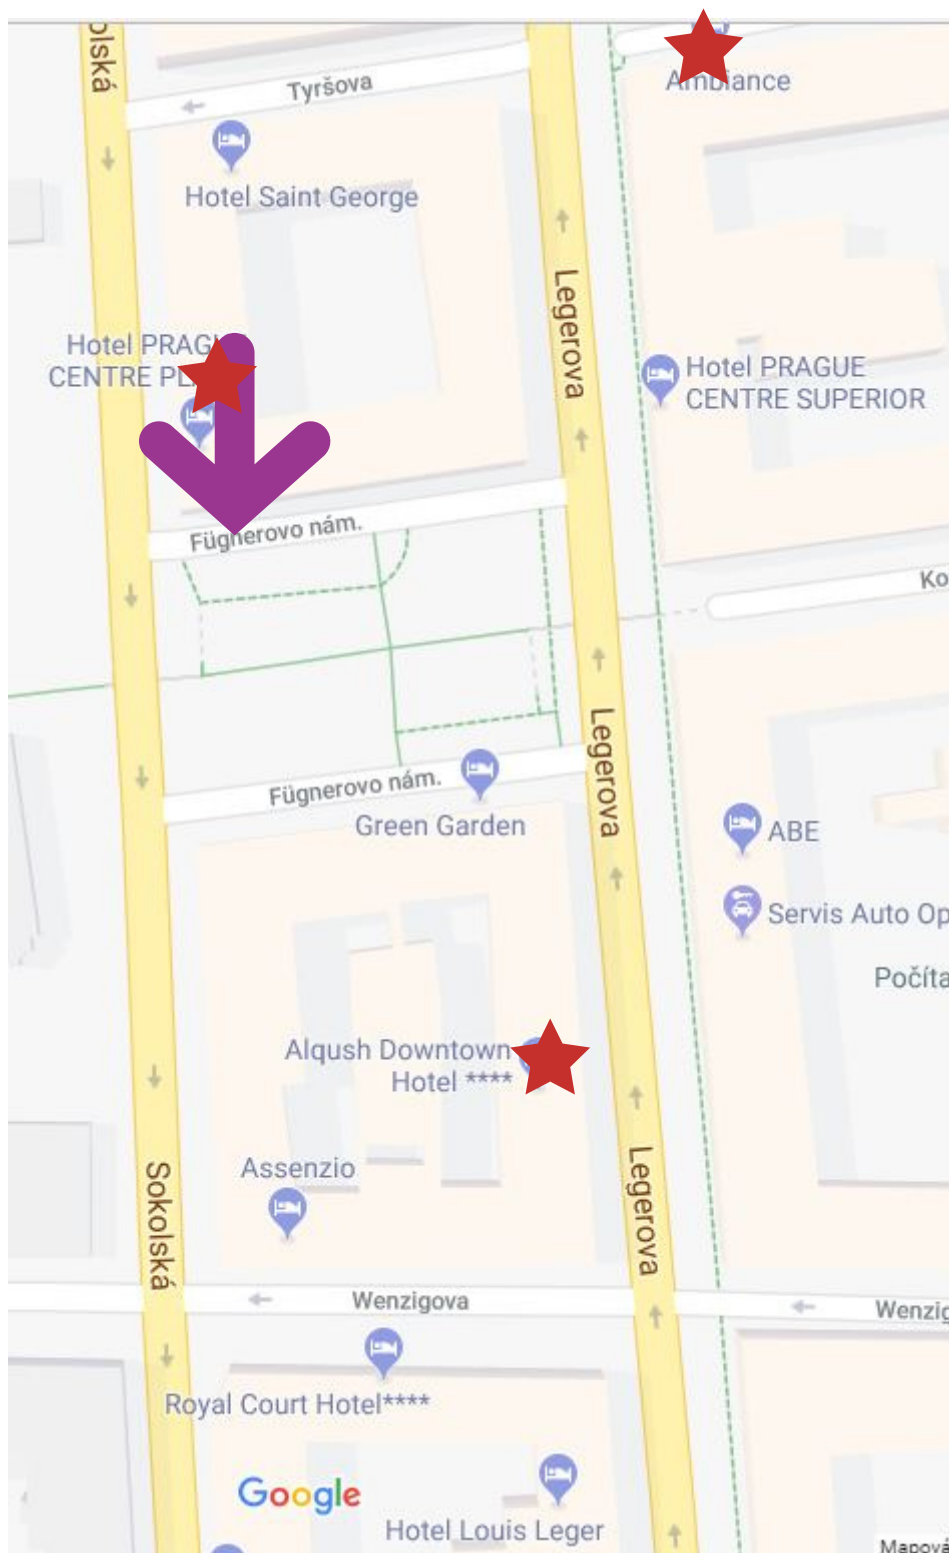

# TRANSPORT

HOP ON / HOP OFF SPOTS FOR BUSES

Fugnerovo náměstí:

PC PLAZA  
AMIGO  
AMBIANCE

# TRANSPORT

HOP ON / HOP OFF SPOTS FOR TRAMS

Bruselská tram station

AMIGO, PC PLAZA, AMBIANCE

# TRANSPORT

HOP ON /HOP OFF SPOTS FOR BUSES

AMBASSADOR, ADRIA - IN FRONT OF HOTEL

WENCESLAS - MAP

# TRANSPORT

HOP ON / HOP OFF SPOTS FOR TRAMS

WENCESLAS, AMBASSADOR, ADRIA