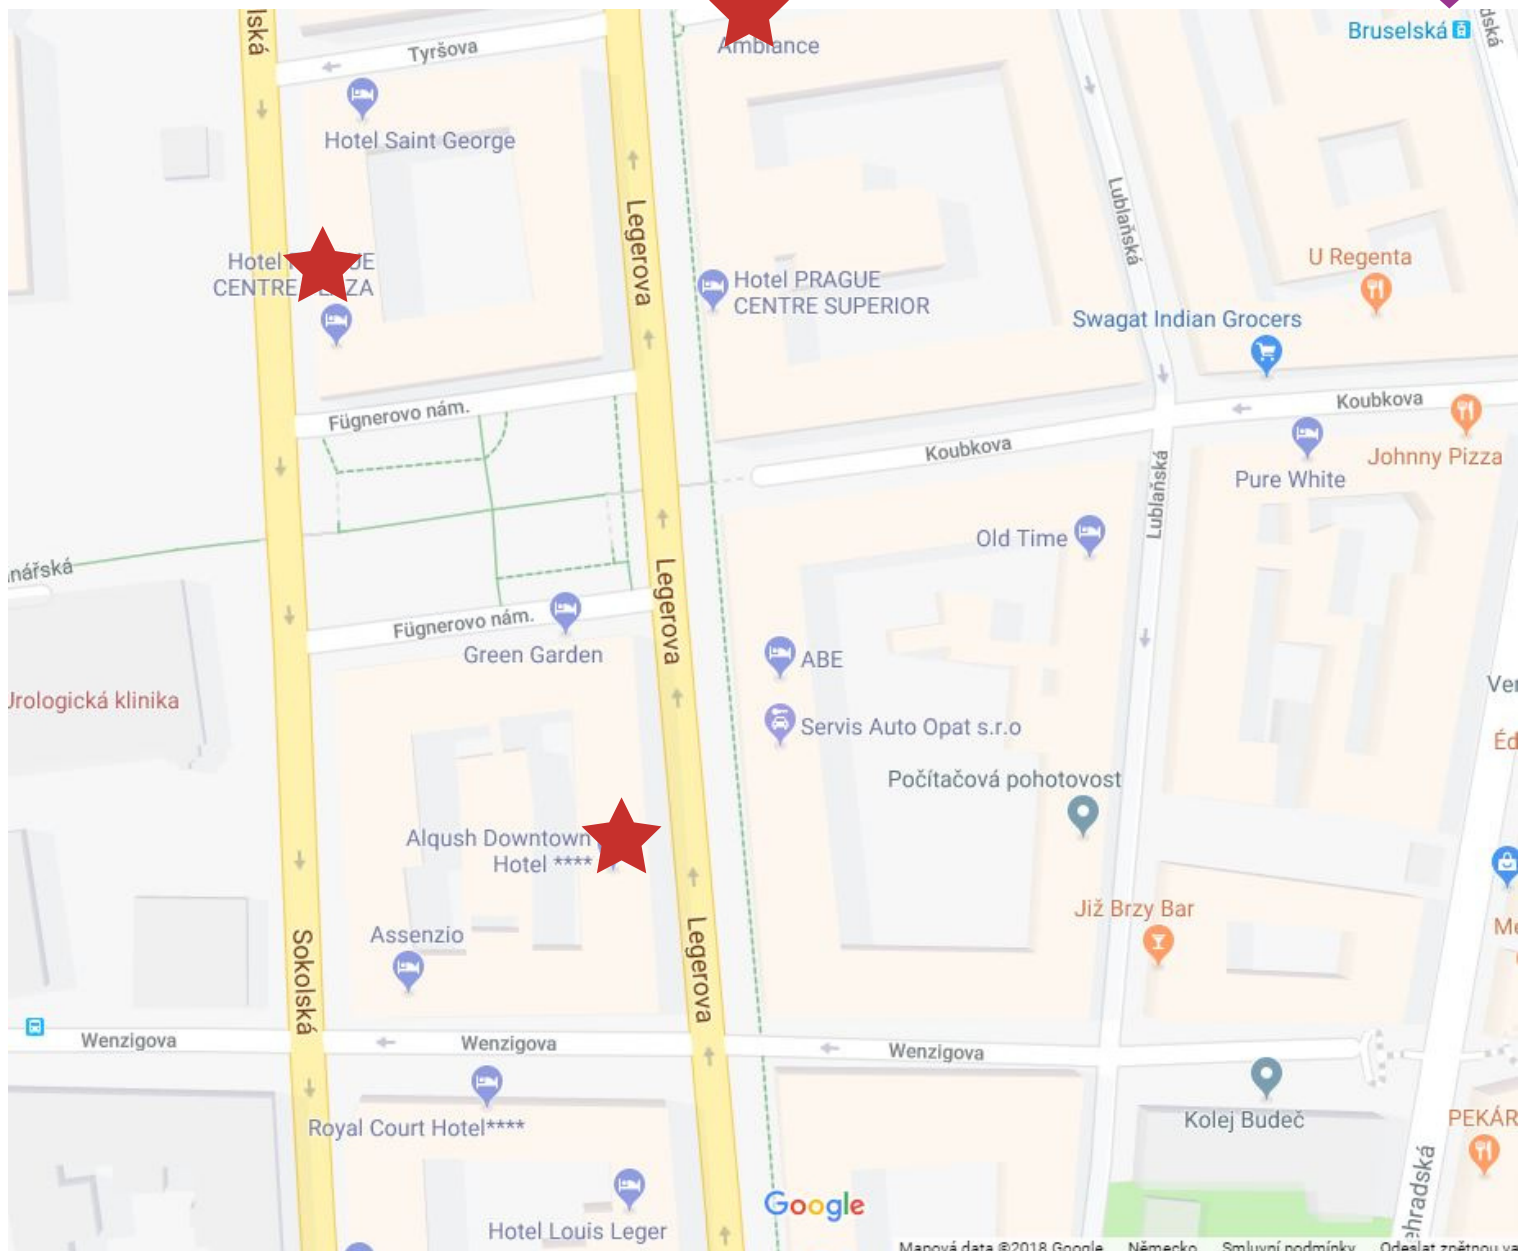

# TRANSPORT

HOP ON / HOP OFF SPOTS FOR BUSES

Fugnerovo náměstí:

PC PLAZA  
AMIGO  
AMBIANCE

# TRANSPORT

HOP ON / HOP OFF SPOTS FOR TRAMS

Bruselská tram station

AMIGO, PC PLAZA, AMBIANCE

# TRANSPORT

HOP ON /HOP OFF SPOTS FOR BUSES

AMBASSADOR, ADRIA - IN FRONT OF HOTEL

WENCESLAS - MAP

# TRANSPORT

HOP ON / HOP OFF SPOTS FOR TRAMS

WENCESLAS, AMBASSADOR, ADRIA