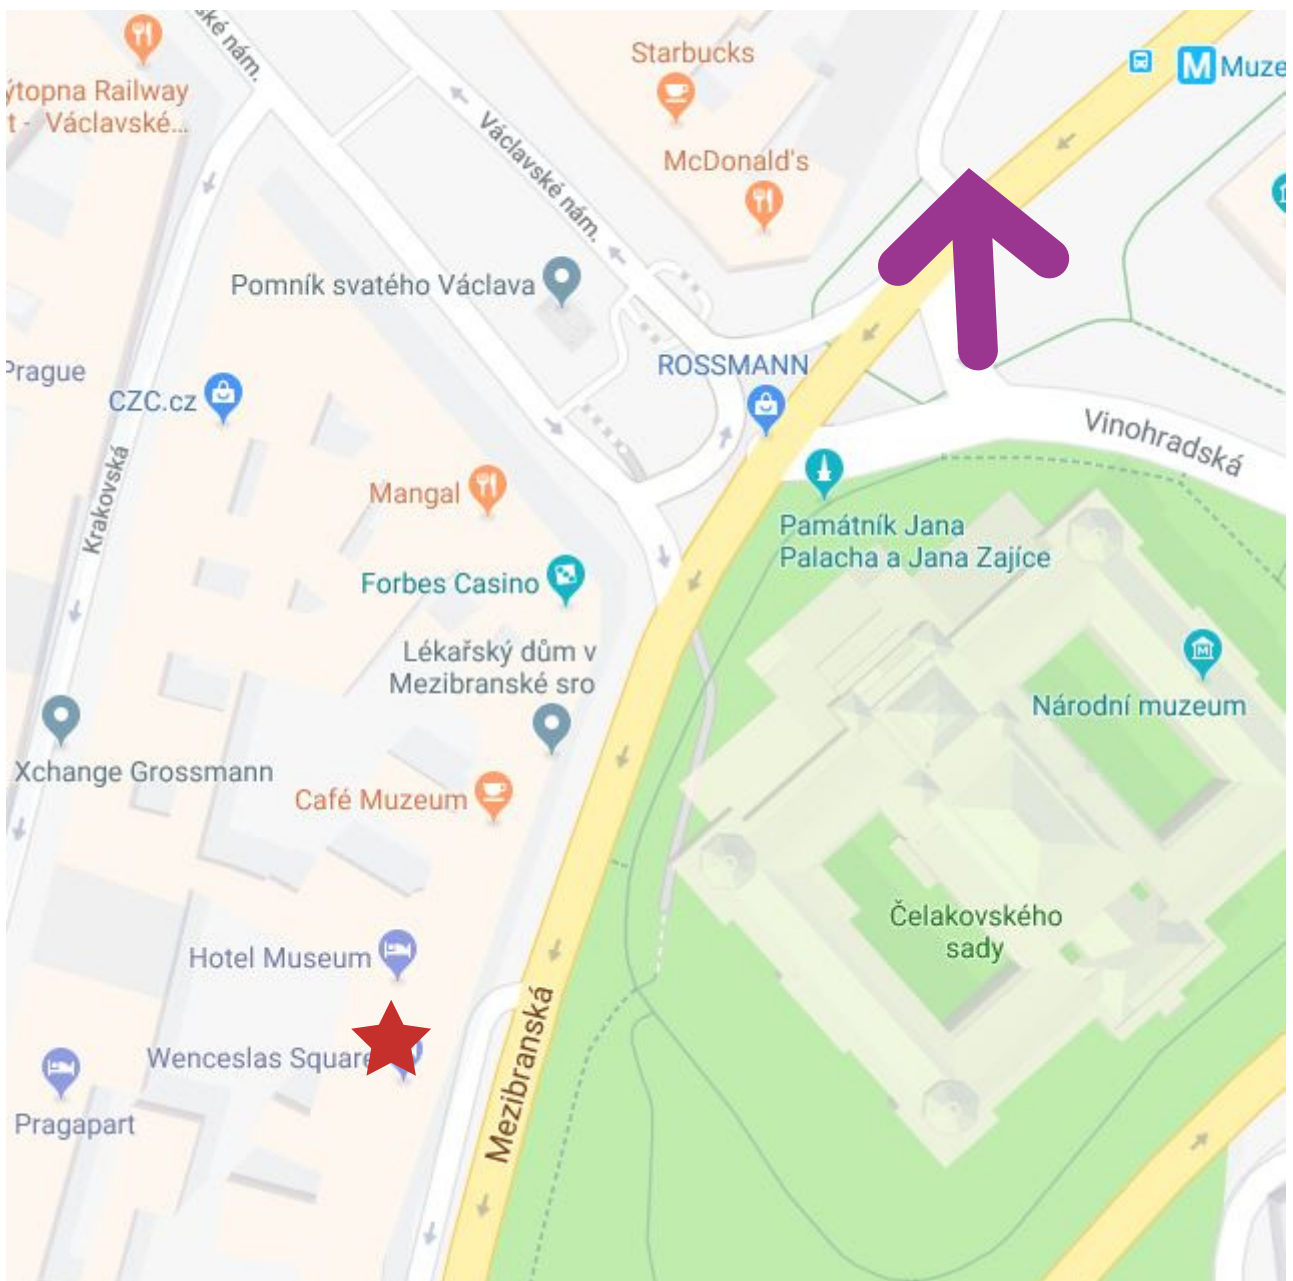

# TRANSPORT

HOP ON / HOP OFF SPOTS FOR BUSES

Fugnerovo náměstí:

PC PLAZA  
AMIGO  
AMBIANCE

# TRANSPORT

HOP ON / HOP OFF SPOTS FOR TRAMS

Bruselská tram station

AMIGO, PC PLAZA, AMBIANCE

# TRANSPORT

HOP ON /HOP OFF SPOTS FOR BUSES

AMBASSADOR, ADRIA - IN FRONT OF HOTEL

WENCESLAS - MAP

# TRANSPORT

HOP ON / HOP OFF SPOTS FOR TRAMS

WENCESLAS, AMBASSADOR, ADRIA