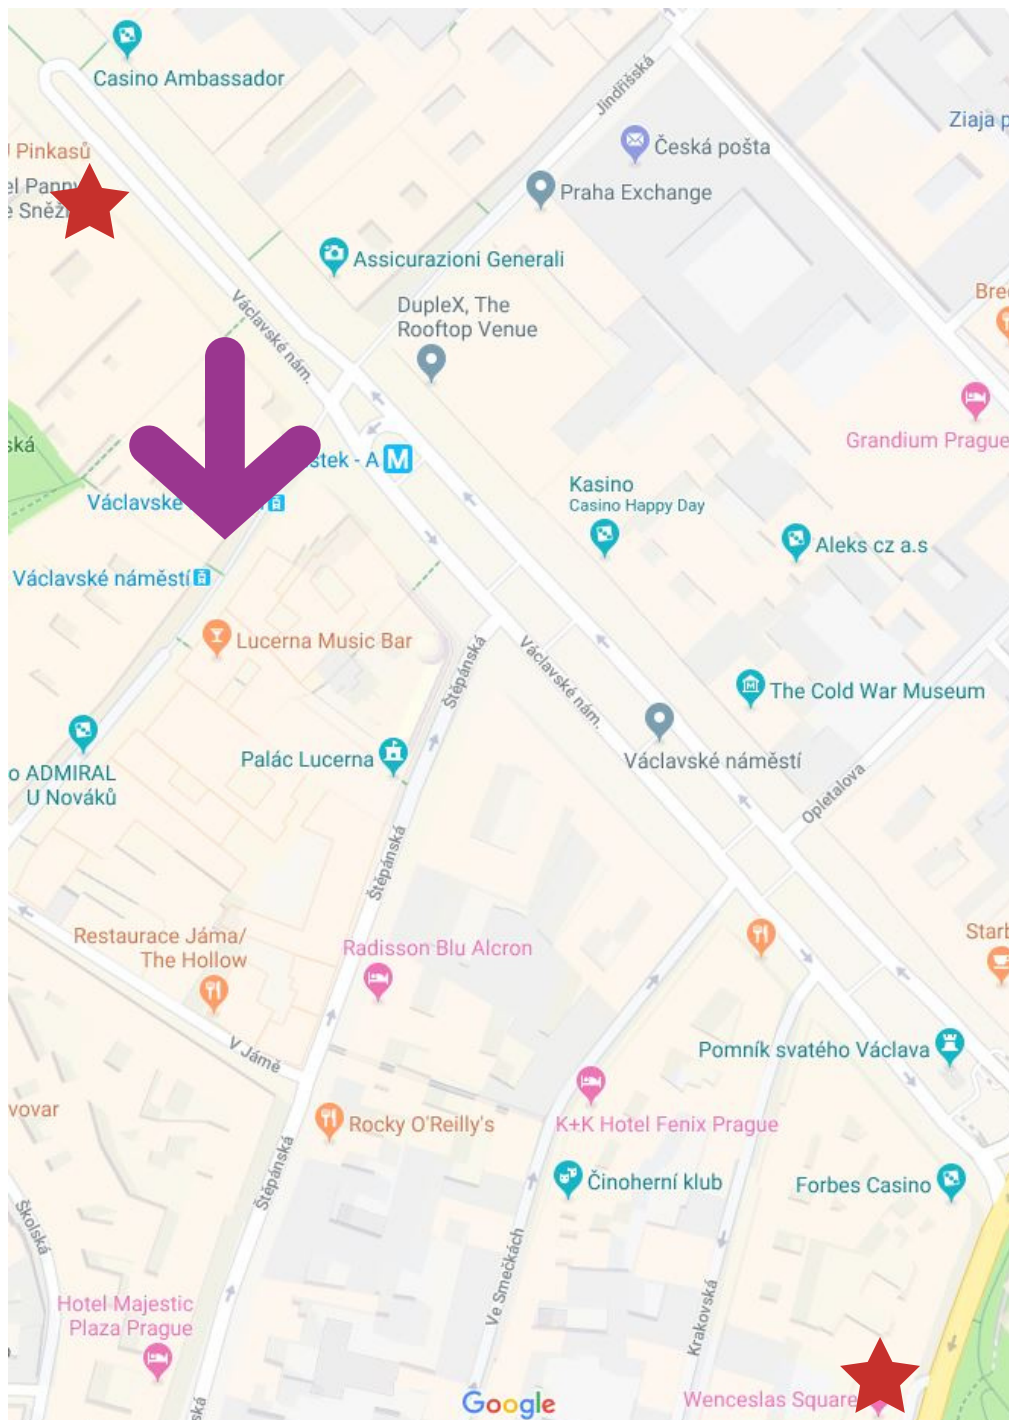

TRANSPORT

HOP ON /HOP OFF SPOTS FOR BUSES

Fugnerovo náměstí:

PC PLAZA
LEGER

TRANSPORT

HOP ON / HOP OFF SPOTS FOR TRAMS

Bruselská tram station

PC PLAZA, LEGER

TRANSPORT

HOP ON / HOP OFF SPOTS FOR BUSES

AMBASSADOR, ADRIA - IN FRONT OF HOTEL

WENCESLAS - MAP

TRANSPORT

HOP ON / HOP OFF SPOTS FOR TRAMS

WENCESLAS, ADRIA, AMBASSADOR

TRANSPORT

HOP ON /HOP OFF SPOTS FOR TRAMS AND BUSES

MERKUR