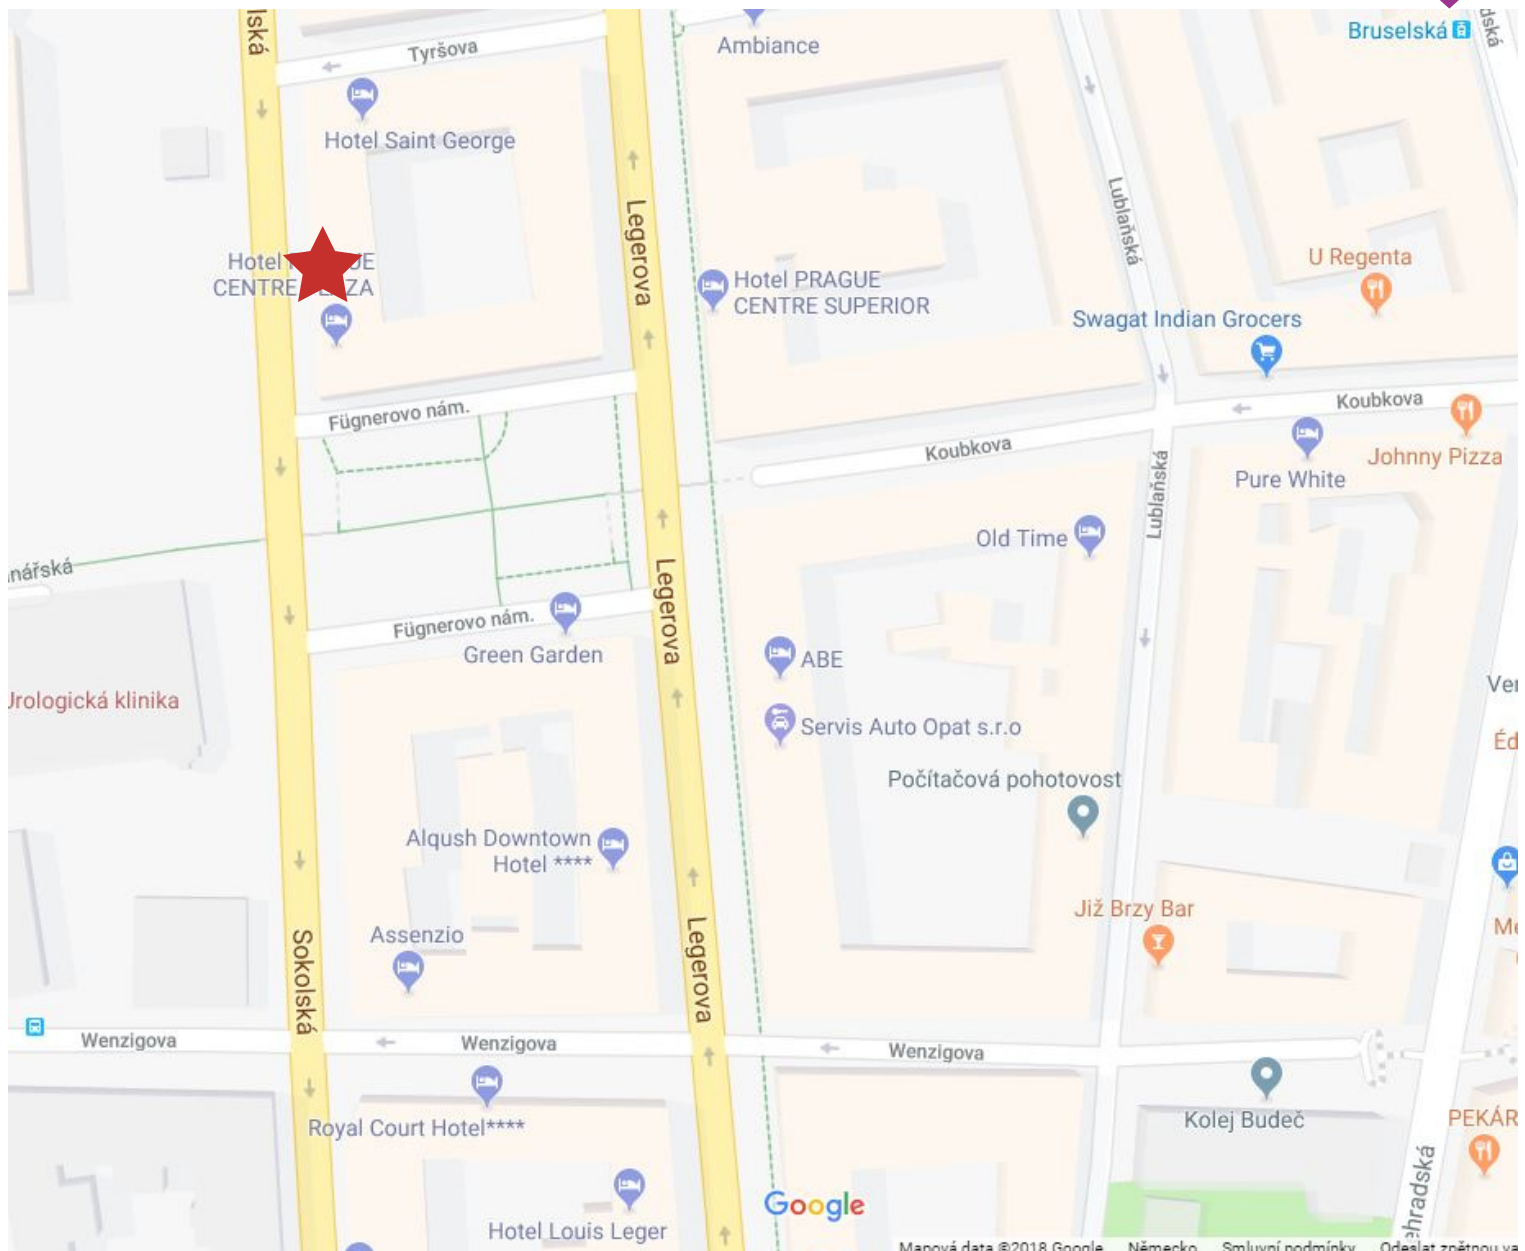

TRANSPORT

HOP ON /HOP OFF SPOTS FOR BUSES

Fugnerovo náměstí:

PC PLAZA
LEGER

TRANSPORT

HOP ON / HOP OFF SPOTS FOR TRAMS

Bruselská tram station

PC PLAZA, LEGER

TRANSPORT

HOP ON / HOP OFF SPOTS FOR BUSES

AMBASSADOR, ADRIA - IN FRONT OF HOTEL

WENCESLAS - MAP

TRANSPORT

HOP ON / HOP OFF SPOTS FOR TRAMS

WENCESLAS, ADRIA, AMBASSADOR

TRANSPORT

HOP ON /HOP OFF SPOTS FOR TRAMS AND BUSES

MERKUR