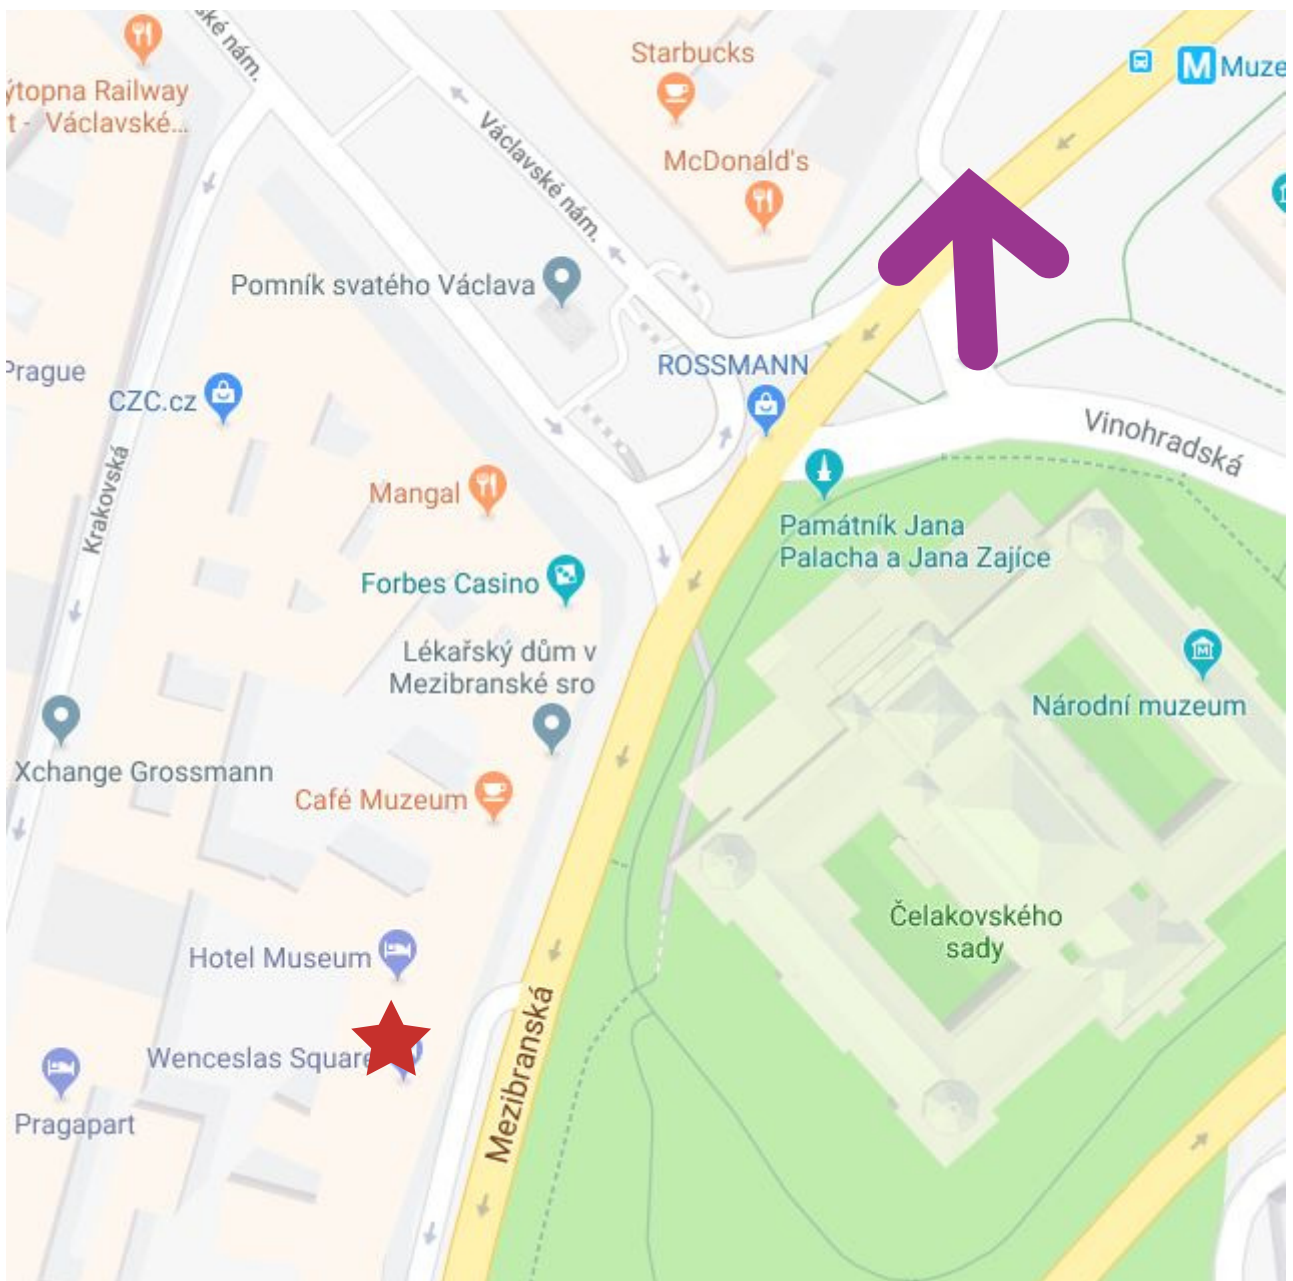

TRANSPORT

HOP ON /HOP OFF SPOTS FOR BUSES

Fugnerovo náměstí:

PC PLAZA
LEGER

TRANSPORT

HOP ON / HOP OFF SPOTS FOR TRAMS

Bruselská tram station

PC PLAZA, LEGER

TRANSPORT

HOP ON / HOP OFF SPOTS FOR BUSES

AMBASSADOR, ADRIA - IN FRONT OF HOTEL

WENCESLAS - MAP

TRANSPORT

HOP ON / HOP OFF SPOTS FOR TRAMS

WENCESLAS, ADRIA, AMBASSADOR

TRANSPORT

HOP ON /HOP OFF SPOTS FOR TRAMS AND BUSES

MERKUR