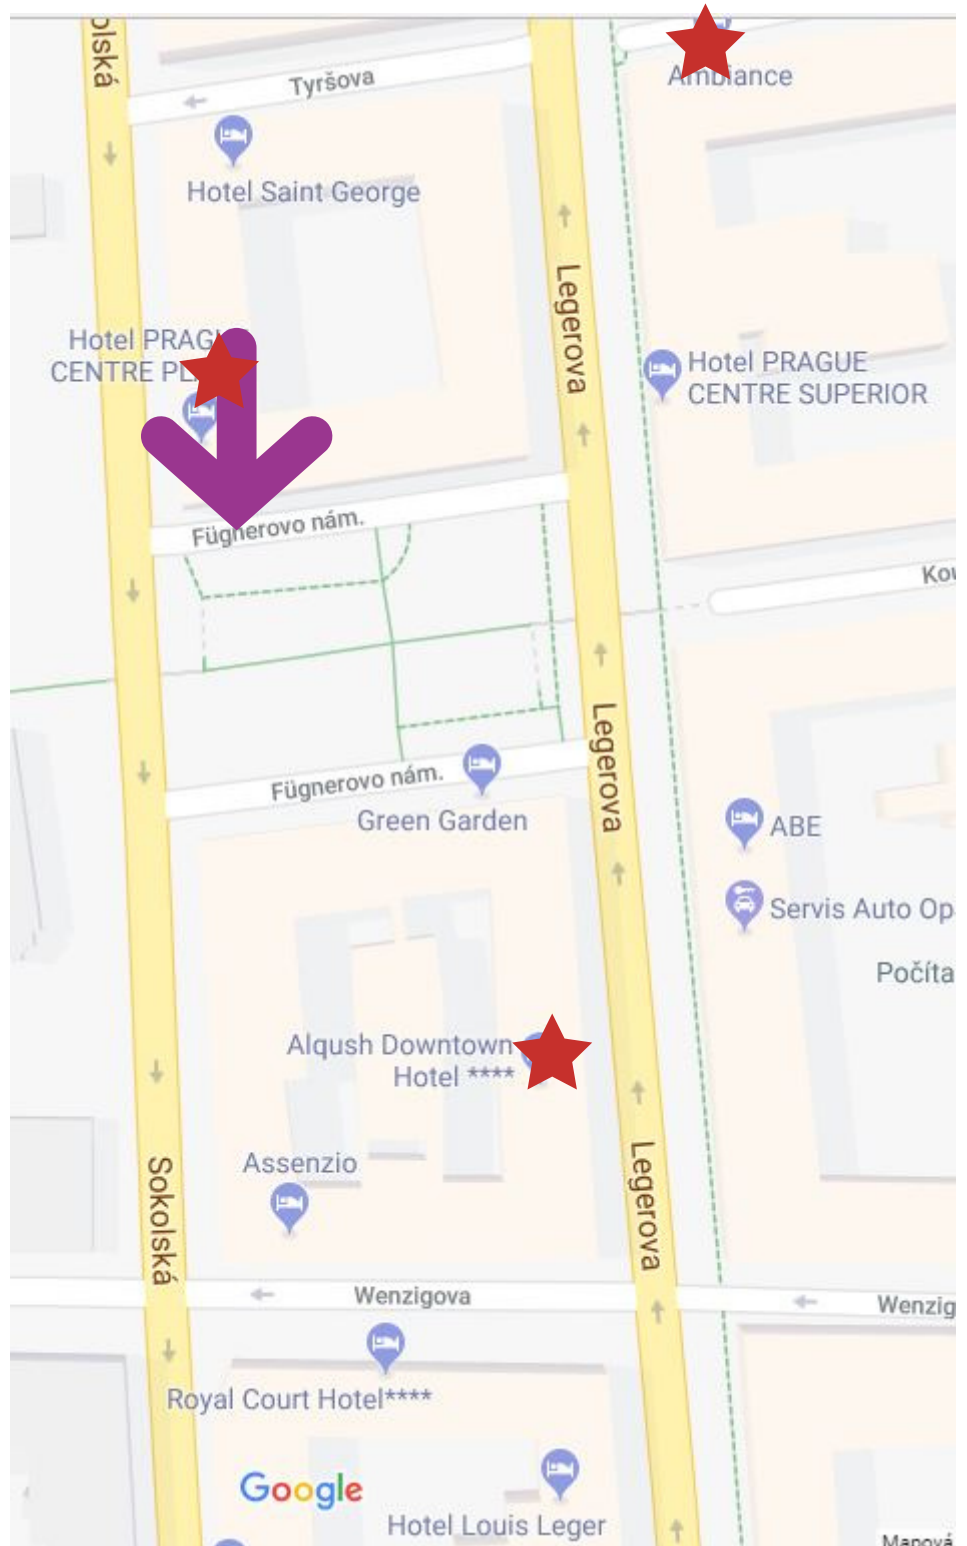

TRANSPORT

HOP ON /HOP OFF SPOTS FOR BUSES

Fugnerovo náměstí:

PC PLAZA
LEGER

TRANSPORT

HOP ON / HOP OFF SPOTS FOR TRAMS

Bruselská tram station

PC PLAZA, LEGER

TRANSPORT

HOP ON / HOP OFF SPOTS FOR BUSES

AMBASSADOR, ADRIA - IN FRONT OF HOTEL

WENCESLAS - MAP

TRANSPORT

HOP ON / HOP OFF SPOTS FOR TRAMS

WENCESLAS, ADRIA, AMBASSADOR

TRANSPORT

HOP ON /HOP OFF SPOTS FOR TRAMS AND BUSES

MERKUR