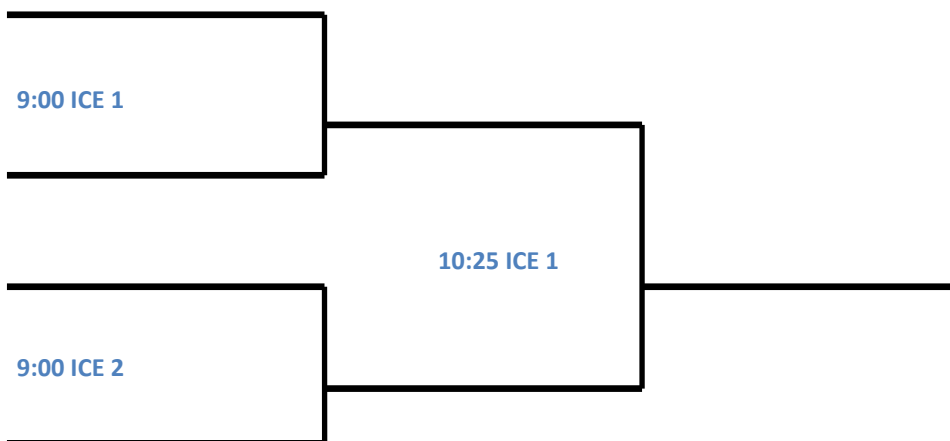

Prague's Barrel

SATURDAY

PLAYING TIME: 3*15 min

9. – 12. PLACE